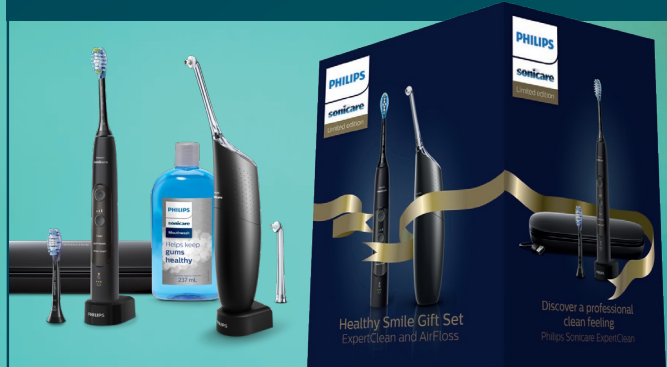

ExpertClean & AirFloss Pro Gift set

ProtectiveClean 4500

Improved plaque removal
for healthier teeth and gums
in just 2 weeks¹

Pressure sensor
to alert if you're pressing too hard

Travel case

Smart Brush Head
replacement reminder

Extra Brush Head

2 brushing modes:
Clean and Gum Care

Up to 2 weeks
battery life

2 year Limited Warranty

ProtectiveClean 6100

Whiter teeth
in 1 week¹

Pressure sensor
to alert if you're pressing too hard

Travel case

Smart Brush Head
replacement reminder

Extra Brush Head

3 brushing modes:
Clean, White and Gum Care
+3 intensities

Up to 2 weeks
battery life

2 year Limited Warranty

¹vs a manual toothbrush

^{**}When used in conjunction with a manual toothbrush and anti-microbial mouth wash in patients with mild to moderate gingivitis