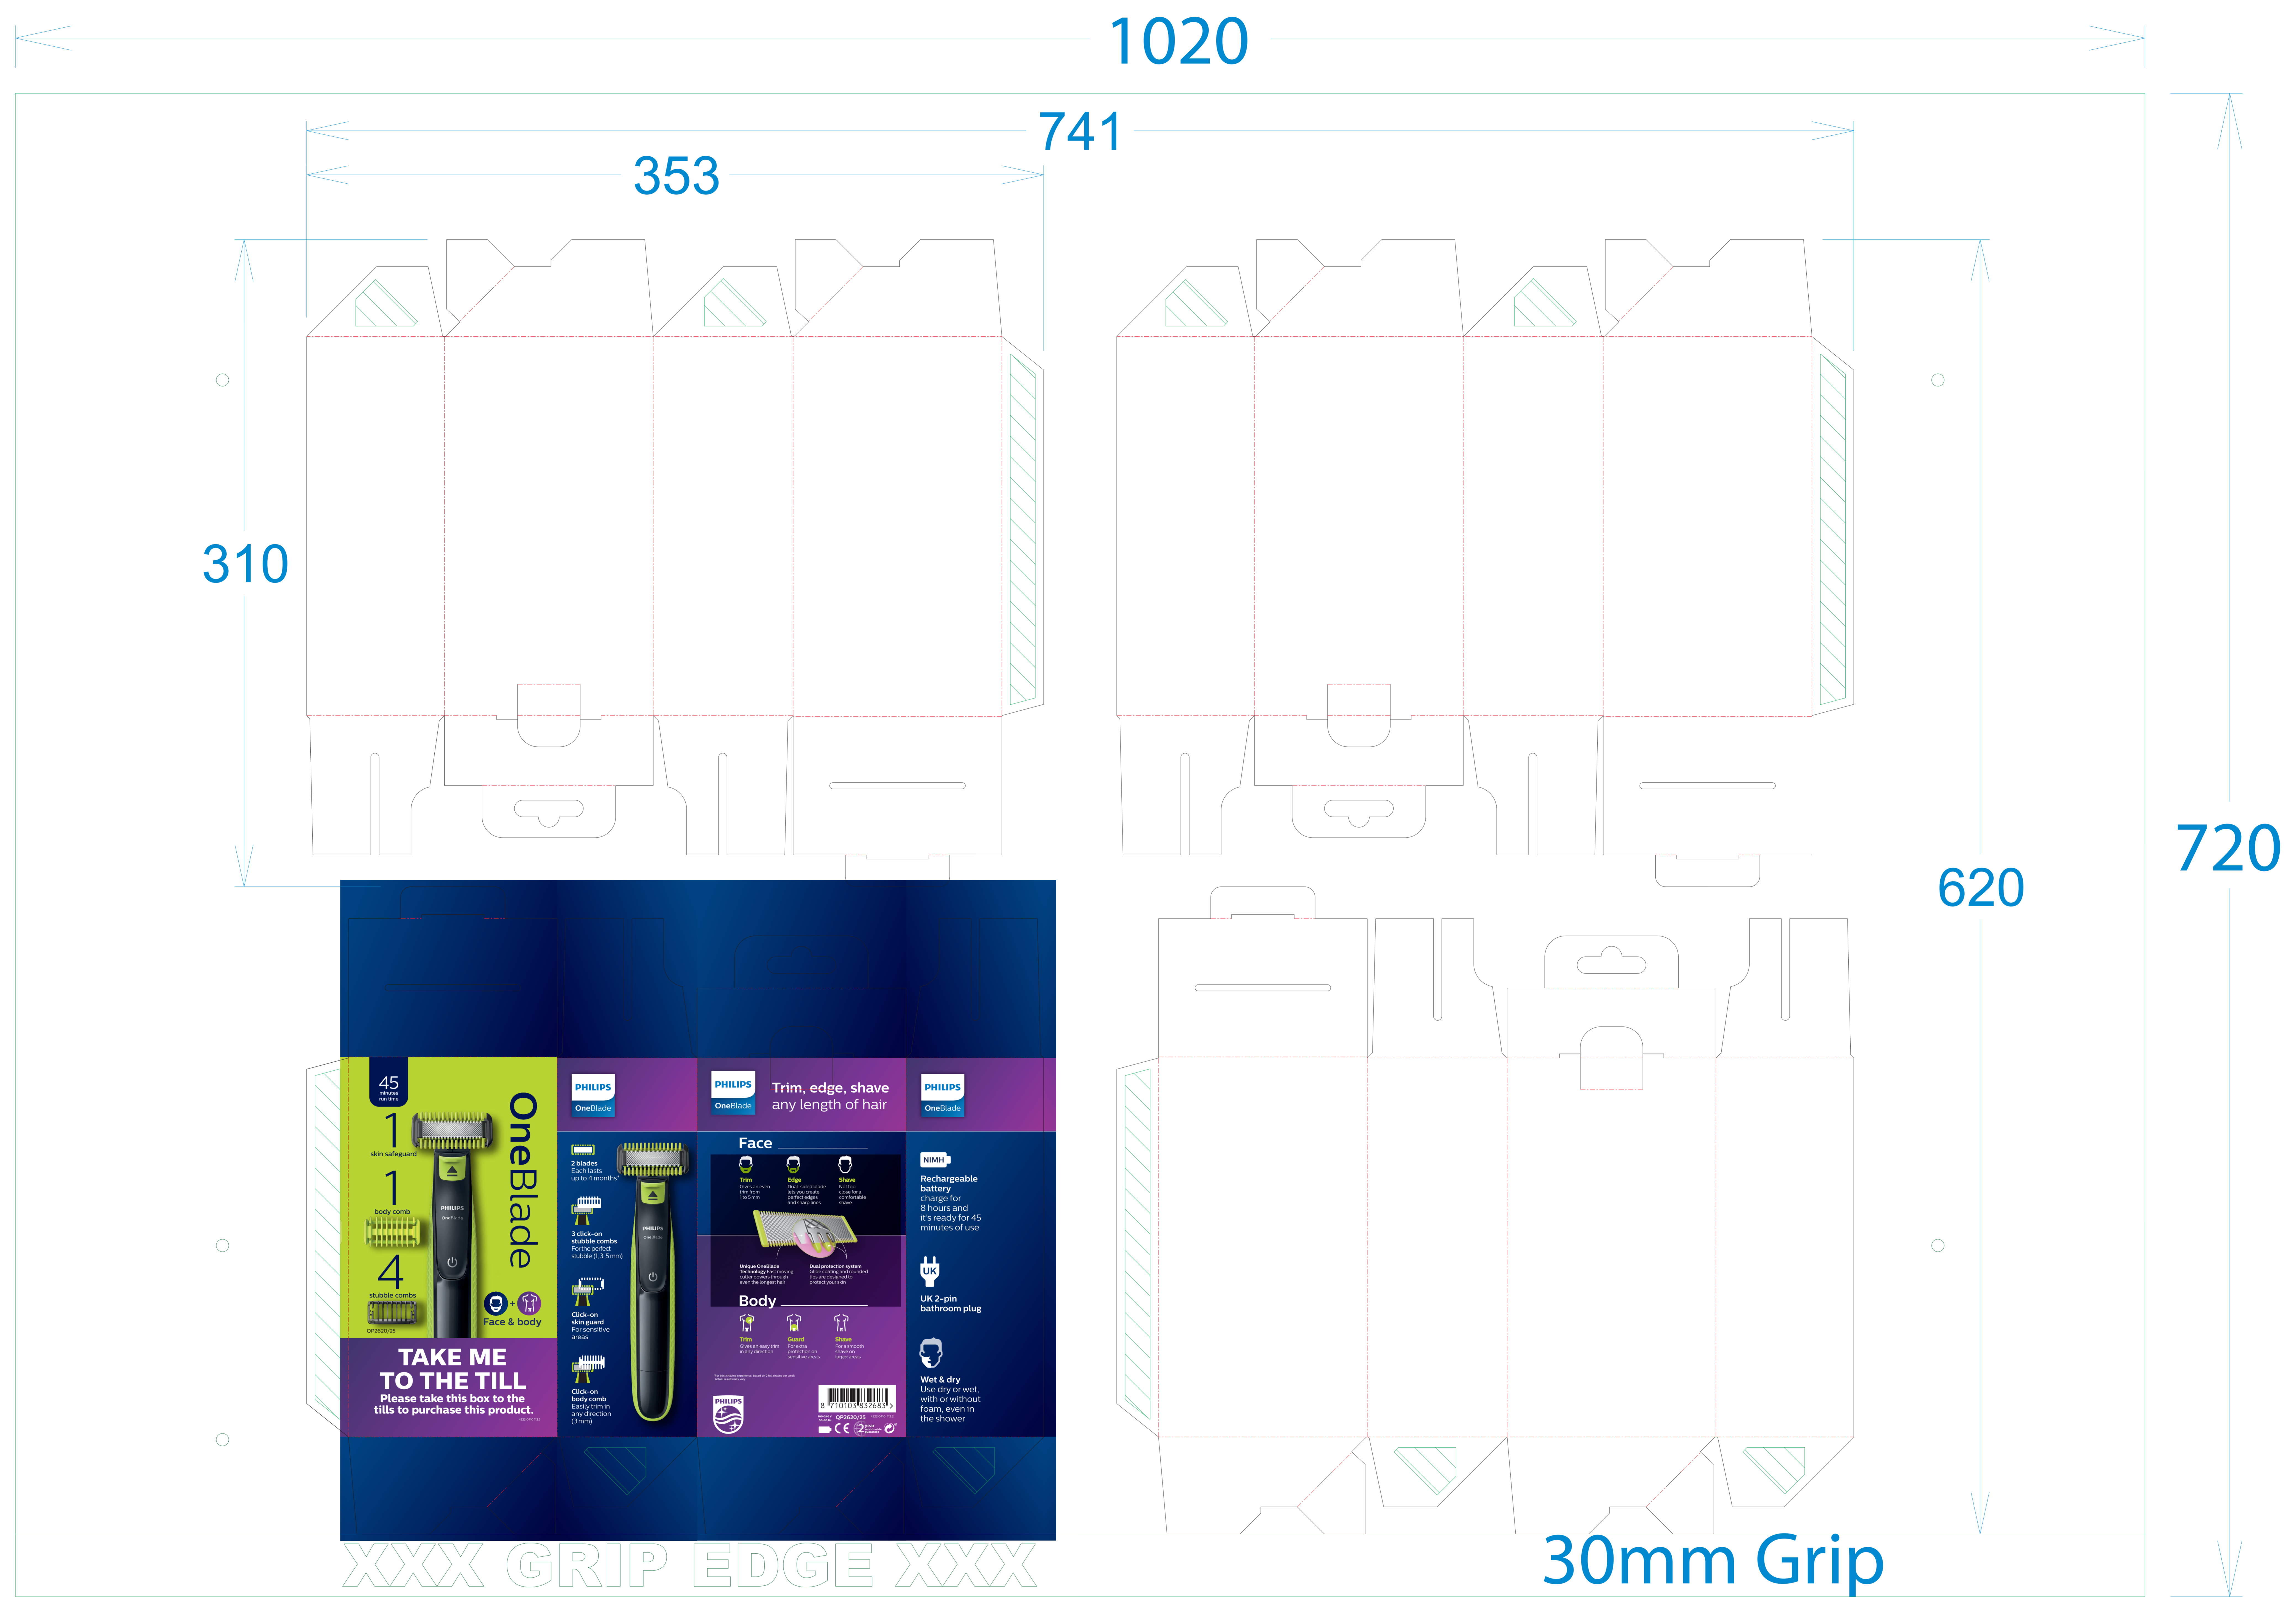

Sheet:	A	PRINT FACE
Description:	Main Body	
Quantity:	4up	
Material:	500Mic Folding Box Board	
Rule length:	15.8 Mtrs	
Cut Time:	Mins	
Glued:	Yes - Tape/Glue	
Comments:	Print	
Grip Edge:	30mm/Digital Centred	